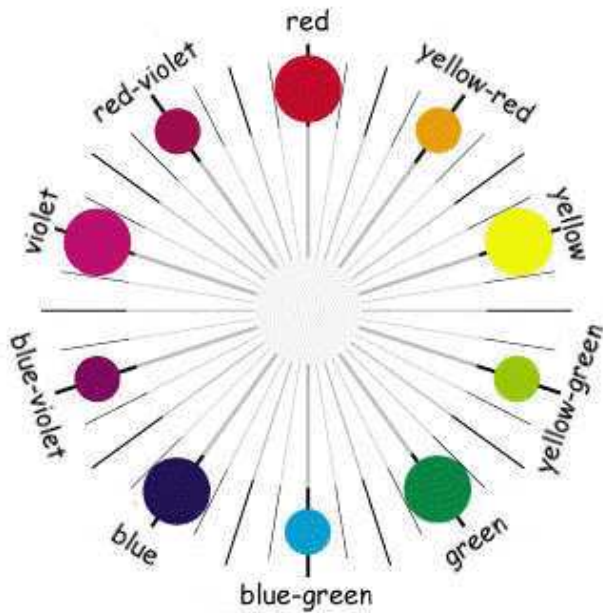

# MUNSELL COLOR WHEEL

from ANGELA JARECKI

Munsell Color Wheel

Standard Color Wheel

**"The standard color wheel primaries are: red, yellow and blue. In the Munsell world of color they are: red, yellow, green, blue and purple or violet.**

**These 5 colors mix to make the secondary colors: yellow-red, yellow-green, blue-green, blue-violet (or purple-blue) and red-violet (or purple-red). This makes 10 colors on Munsell's color wheel.**

**On the standard color wheel there are, 3 primaries, 3 secondaries (orange, purple and green) making the standard color wheel consist of 6 main colors."**