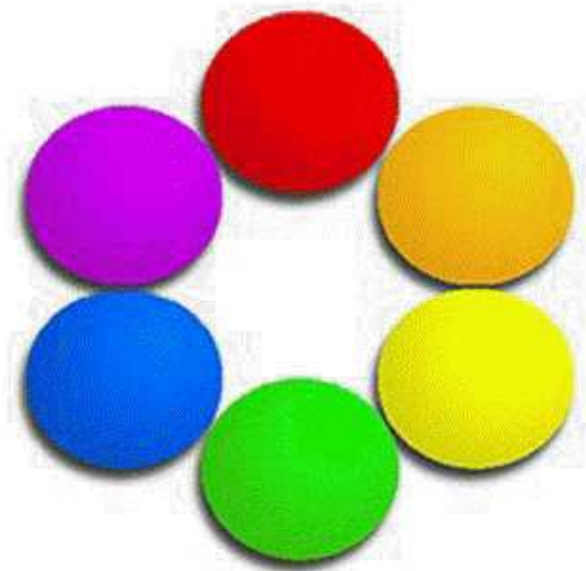

# MUNSELL COLOR WHEEL

from ANGELA JARECKI

Munsell Color Wheel

Standard Color Wheel

**"The standard color wheel primaries are: red, yellow and blue. In the Munsell world of color they are: red, yellow, green, blue and purple or violet.**

**These 5 colors mix to make the secondary colors: yellow-red, yellow-green, blue-green, blue-violet (or purple-blue) and red-violet (or purple-red). This makes 10 colors on Munsell's color wheel.**

**On the standard color wheel there are, 3 primaries, 3 secondaries (orange, purple and green) making the standard color wheel consist of 6 main colors."**